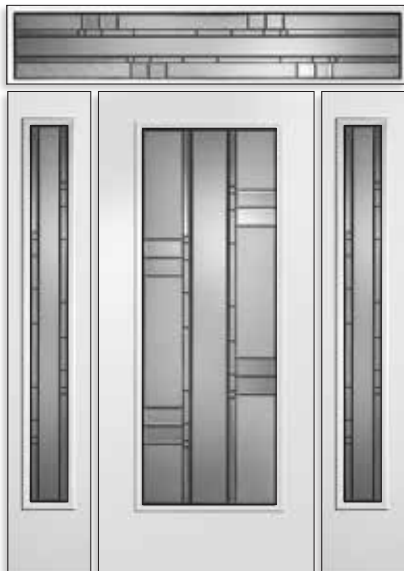

O764 / 2264 / O764 with Transom