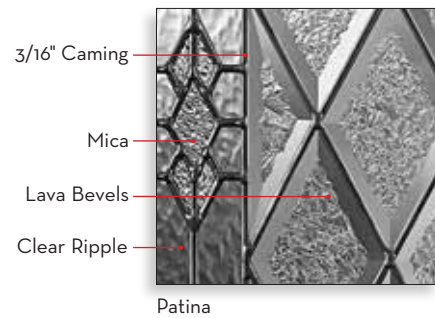

GLASS VARIATION

Decorative pattern glass is handmade. Through this process, slight imperfections or discolourations are inherent characteristics of all handcrafted glass. Bubbles or seeds, slight surface flaws and subtle variations in textures vary depending on the pattern. Some glass patterns, like Swirl and Drawn, are more likely to have these inclusions. They are not considered defects.

Swirl Glass Detail

Drawn Glass Detail

CAMING OPTIONS

Hand soldered metals in 3 finishes. See individual product pages for availability.

Brass Caming

Subtle gloss finish that defines luxury and style.

Patina Caming

Glass size: 0764 / 2264 / 0764
 with Transom
 Door: Fiberglass DRG40
 Sidelite: Fiberglass SLGOO

O836 / 2236 / O836

2210C

O848 / 2248 / O848

O764 / *1842OV / O764

*Shown in Plastpro DRS20 fiberglass door. Only available in 3/0 x 6/8.