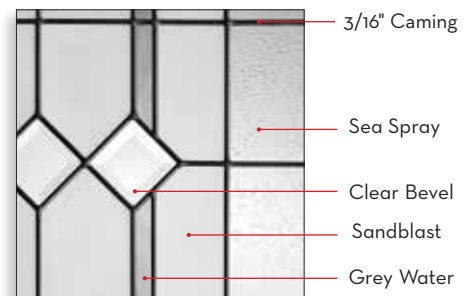

* Shown in the Plastpro Craftsman 6 panel fiberglass door. Only available in 2/10 & 3/0 x 6/8. Not available in steel. Optional matching Dentil Shelf available.

** Shown in the Plastpro Shaker 3 panel fiberglass door. Available in 2/8, 2/10 & 3/0 x 6/8.