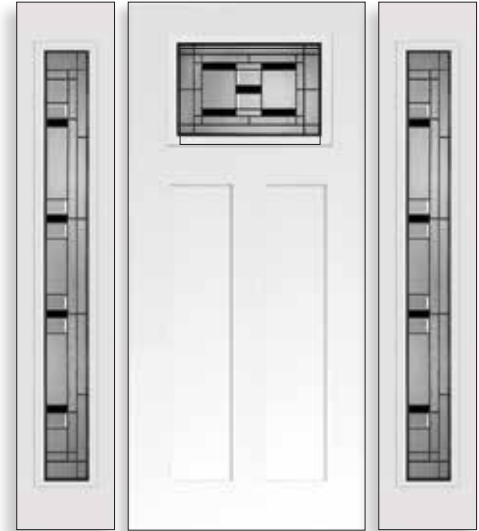

O764 / 2215* / O764