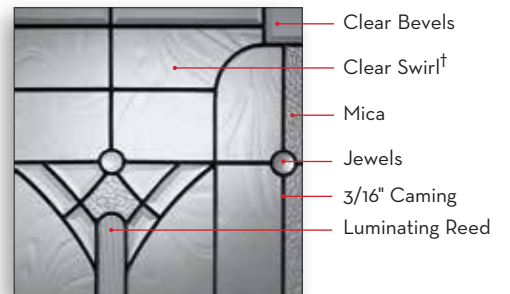

Waterton	0836*	2236*	0848	2248	0764*	2264	2208*
Patina	■	■	■	■	■	■	■

NOTE: Transom and custom sidelites are available. Contact your local dealer for more information. *Available with Solution Series frame.

PRIVACY 5

● Privacy Guide. See pages 4 and 5.

† Swirl glass often contains small bubbles/surface imperfections. They are not considered defects. See page 6 for more information.

Patina