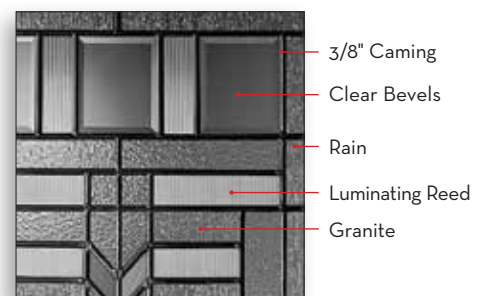

Glass size: 0764 / 2264 / 0764 with Transom
Door: Fiberglass DRG40
Sidelite: Fiberglass SLG60

PRIVACY 8

● Privacy Guide. See pages 4 and 5.

Royston	0836*	2236*	0848	2248	0764*	2264	2208*	2215*	2515
Patina	■	■	■	■	■	■	■	■	■

NOTE: Transom and custom sidelites are available. Contact your local dealer for more information.
*Available with Solution Series frame.

* Shown in the Plastpro Craftsman 6 panel fiberglass door. Only available in 2/10 & 3/0 x 6/8. Not available in steel. Optional matching Dentil Shelf available.

** Shown in the Plastpro Shaker 3 panel fiberglass door. Available in 2/8, 2/10 & 3/0 x 6/8.

Patina