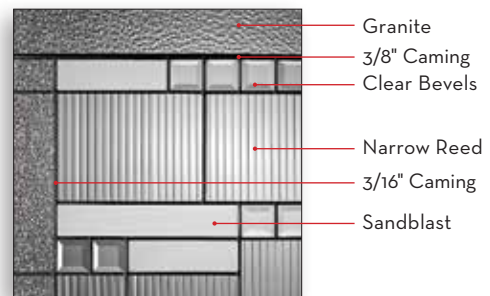

Patina

- Granite
- 3/8" Caming
- Clear Bevels
- Narrow Reed
- 3/16" Caming
- Sandblast

* Shown in the Plastpro Craftsman 6 panel fiberglass door. Only available in 2/10 & 3/0 x 6/8. Not available in steel. Optional matching Dentil Shelf available.

** Shown in the Plastpro Shaker 3 panel fiberglass door. Available in 2/8, 2/10 & 3/0 x 6/8.

PRIVACY 8

● Privacy Guide. See pages 4 and 5.