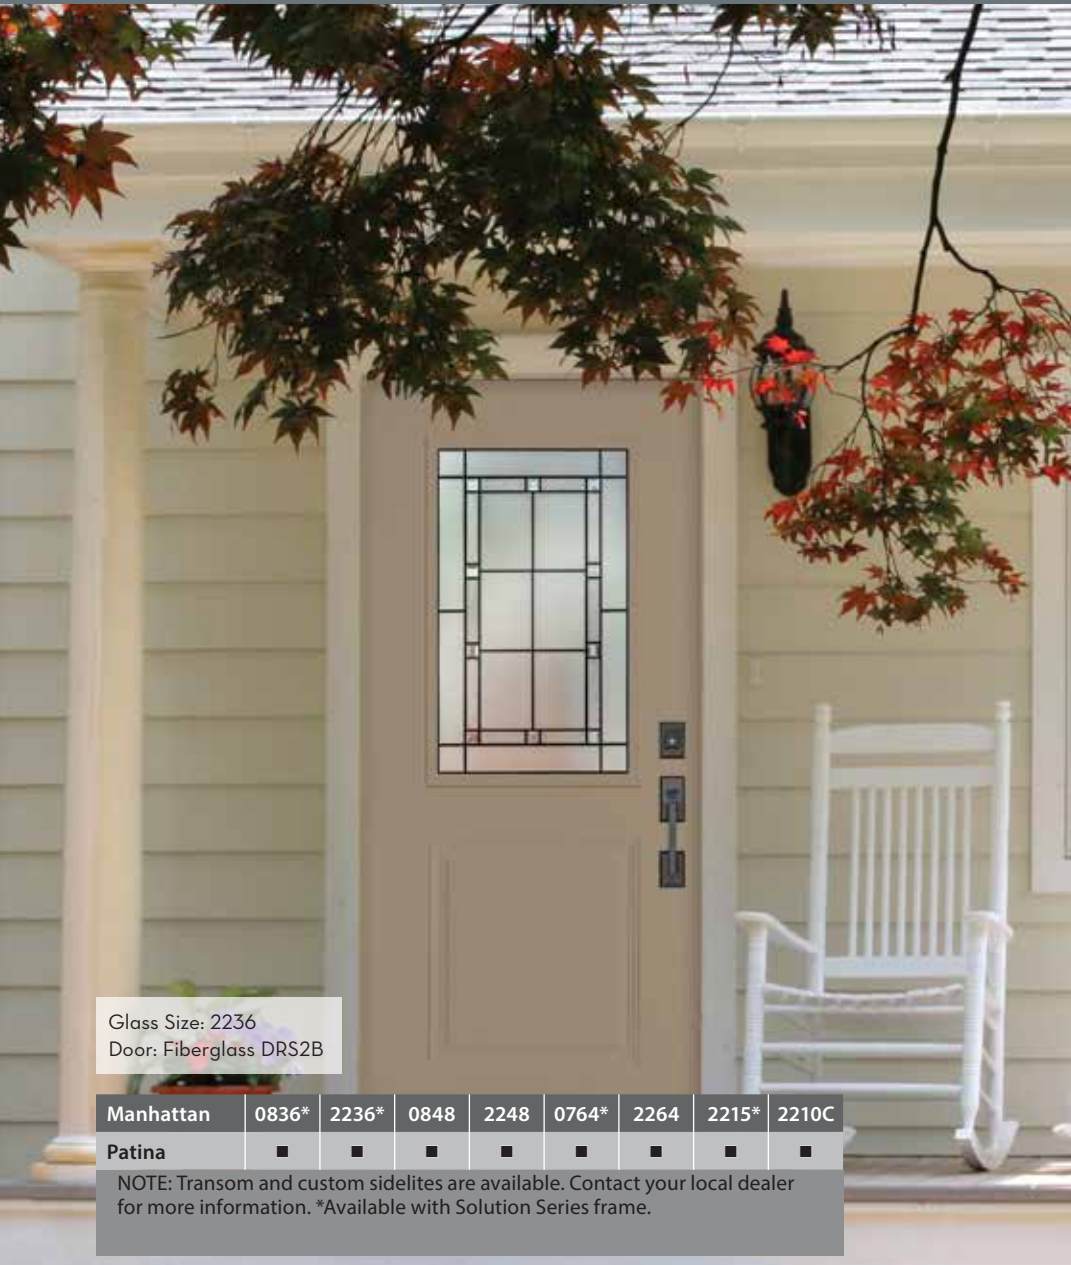

Manhattan

Glass Size: 2236
Door: Fiberglass DRS2B

Manhattan	0836*	2236*	0848	2248	0764*	2264	2215*	2210C
Patina	■	■	■	■	■	■	■	■

NOTE: Transom and custom sidelites are available. Contact your local dealer for more information. *Available with Solution Series frame.