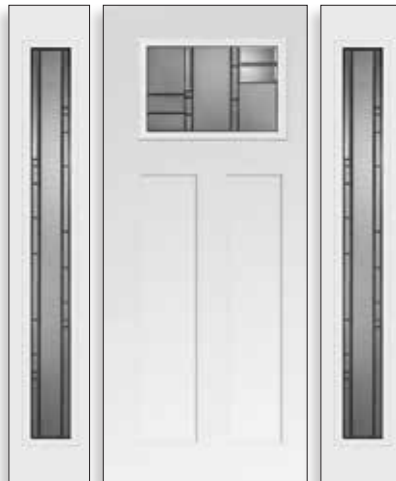

O764 / 2215* / O764