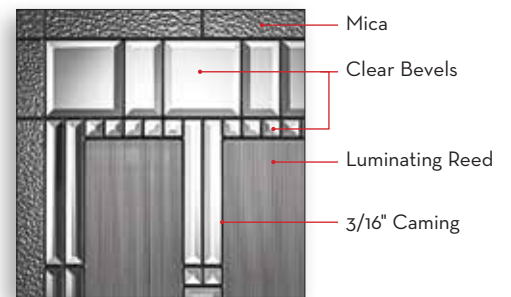

*Available with Solution Series frame.

O836 / 2236

O764 / 2215** / O764

2515* / O764

O848 / 2248 / O848 with Transom

O880 / 2280 / O880 (8ft entry)

Patina

* Shown in the Plastpro Craftsman 6 panel fiberglass door. Only available in 2/10 & 3/0 x 6/8. Not available in steel. Optional matching Dentil Shelf available.