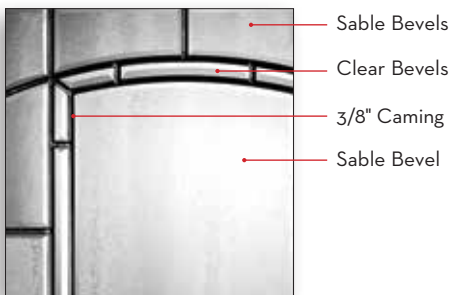

Patina

● Privacy Guide. See pages 4 and 5.

* Shown in the Plastpro Craftsman 6 panel fiberglass door. Only available in 2/10 & 3/0 x 6/8. Not available in steel. Optional matching Dentil Shelf available.

** Shown in Plastpro Fir Shaker 3 panel fiberglass door. Available in 2/8, 2/10 & 3/0 x 6/8.