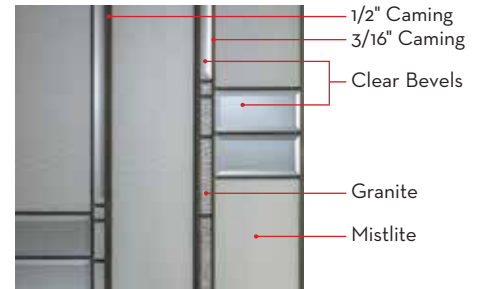

Patina

PRIVACY 7

● Privacy Guide. See pages 4 and 5.

* Shown in the Plastpro Shaker 3 panel fiberglass door. Available in 2/8, 2/10 & 3/0 x 6/8.