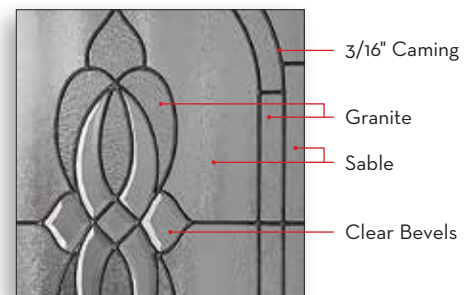

Shown in Patina