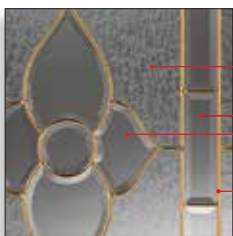

- Glue Chip
- Clear Bevels
- 3/16" Caming

Shown in Brass

PRIVACY 4

● Privacy Guide. See pages 4 and 5.

Star	O836*	2236*	O848	2248	O764*	1842OV
Brass	■	■	■	■	■	■
Zinc	□	□	□	□	□	□

NOTE: Transom and custom sidelites are available. Contact your local dealer for more information. *Available with Solution Series frame.