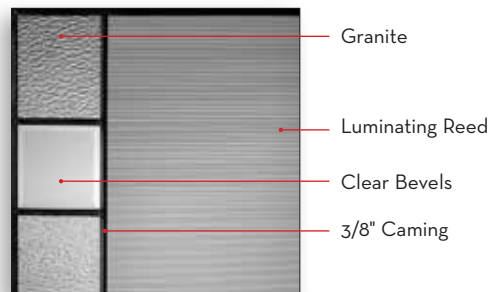

Shown in Patina

** Shown in the Plastro Shaker 3 panel fiberglass door.
Available in 2/8, 2/10 & 3/0 x 6/8.

Mainlites and Sidelites are reversible.
Simply rotate the insert to create the
look that works for you.

PRIVACY 7

● Privacy Guide. See pages 4 and 5.