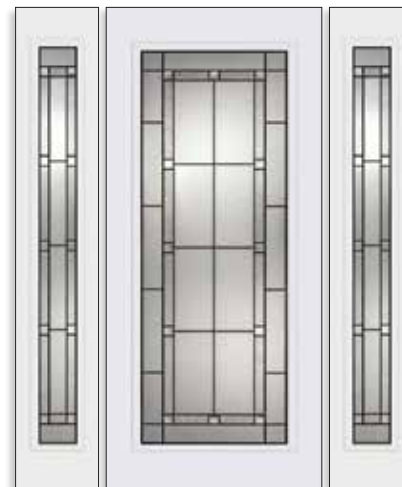

0764 / 2264 / 0764