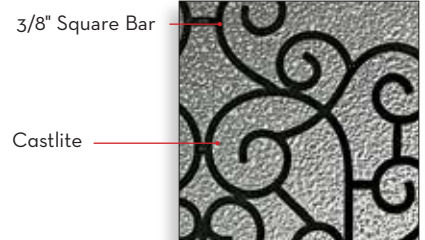

3/8" Square Bar

Castlite

Forged Iron

PRIVACY

9

● Privacy Guide. See pages 4 and 5.