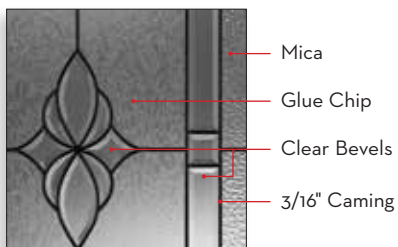

Glass size: O848/2248/O848 Zinc
 Door: Fiberglass DRG29
 Sidelite: SLG3E

O718 Zinc

O764 / *1842OV / O764 w/Transom Zinc

221OSB Patina

O836 / 2236 Brass

*Shown in Plastpro DRS20 fiberglass door.
 Only available in 3/0 x 6/8.