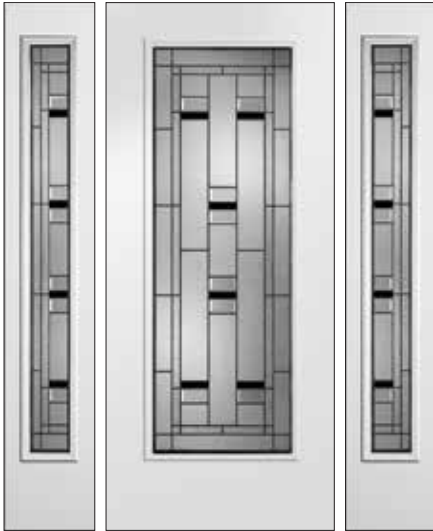

O764 / 2264 / O764